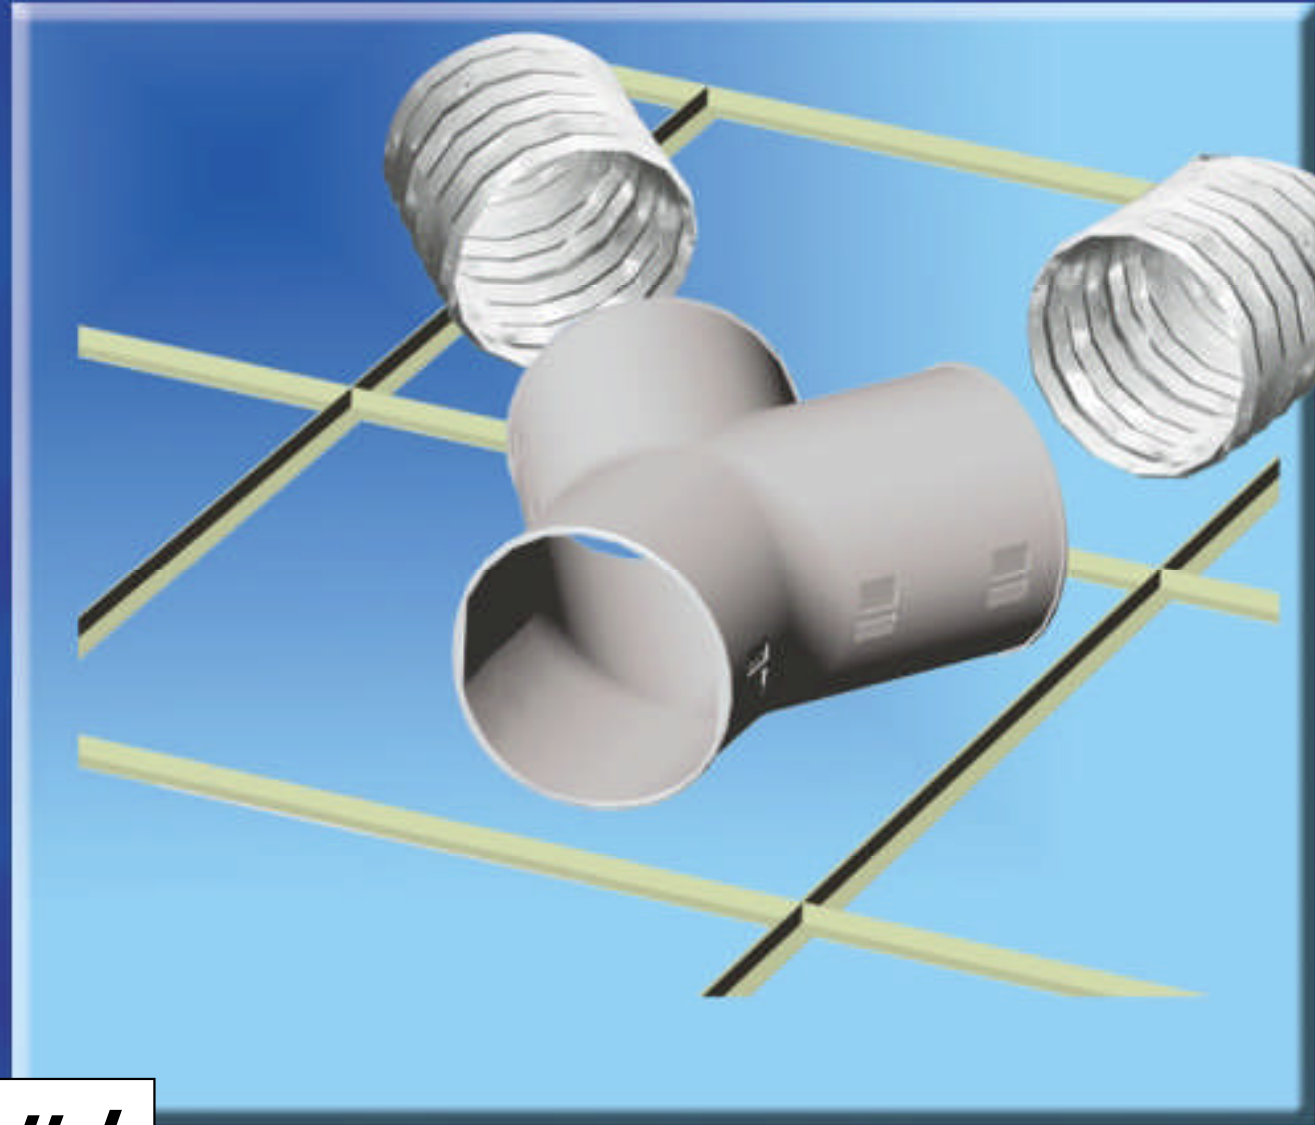

**T-Q-M-S**

Twito Quick Modular System

# Three Way Y-Elbow

**TIL Twitoplast Ltd.**  
Grilles & Accessories for Air Conditioning

## Double Deflection Supply Grille

- Made of A.B.S.
- Corrosion - resistance.
- Temp. range of 0°C-65°C.
- Convenient simple connector for outlets of flexible ducts.
- Equal angles of 120° between the branches.
- Equal pressure drop.
- Simple assembly.
- Ducts sizes from 6" up to 14".