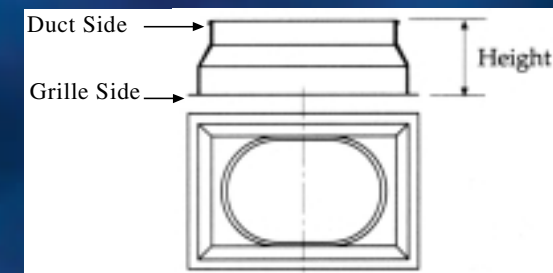

## Adaptor

- Ergonomic & easy to operate.
- Room Thermostat.
- Modern design
- Prevents condensation
- Connects between flexible ducts and grilles or diffusers.
- Dimensions of the adaptor match the Twitoplast grilles & diffusers size.
- 1200 standard adapters max. 600 mm height.

## 90° Adaptor