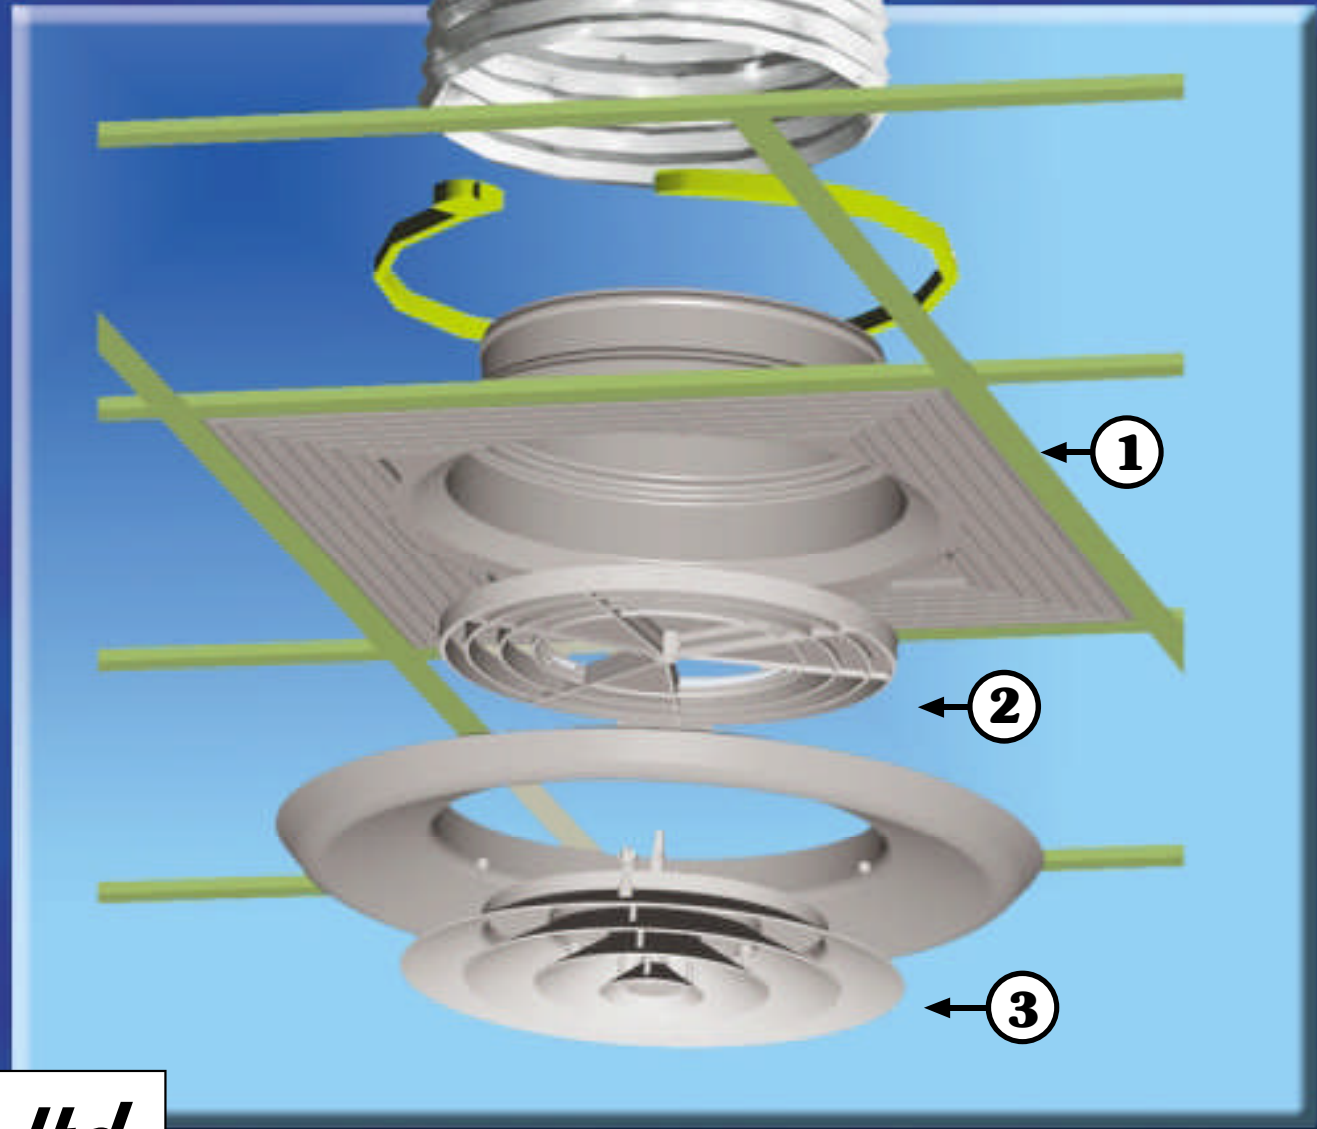

T-Q-M-S

Twito Quick Modular System

Round Ceiling Diffuser

- **1. Adaptor**
- **2. Frame**
- **3. Grille**

TIL Twitoplast Ltd.
Grilles & Accessories for Air Conditioning