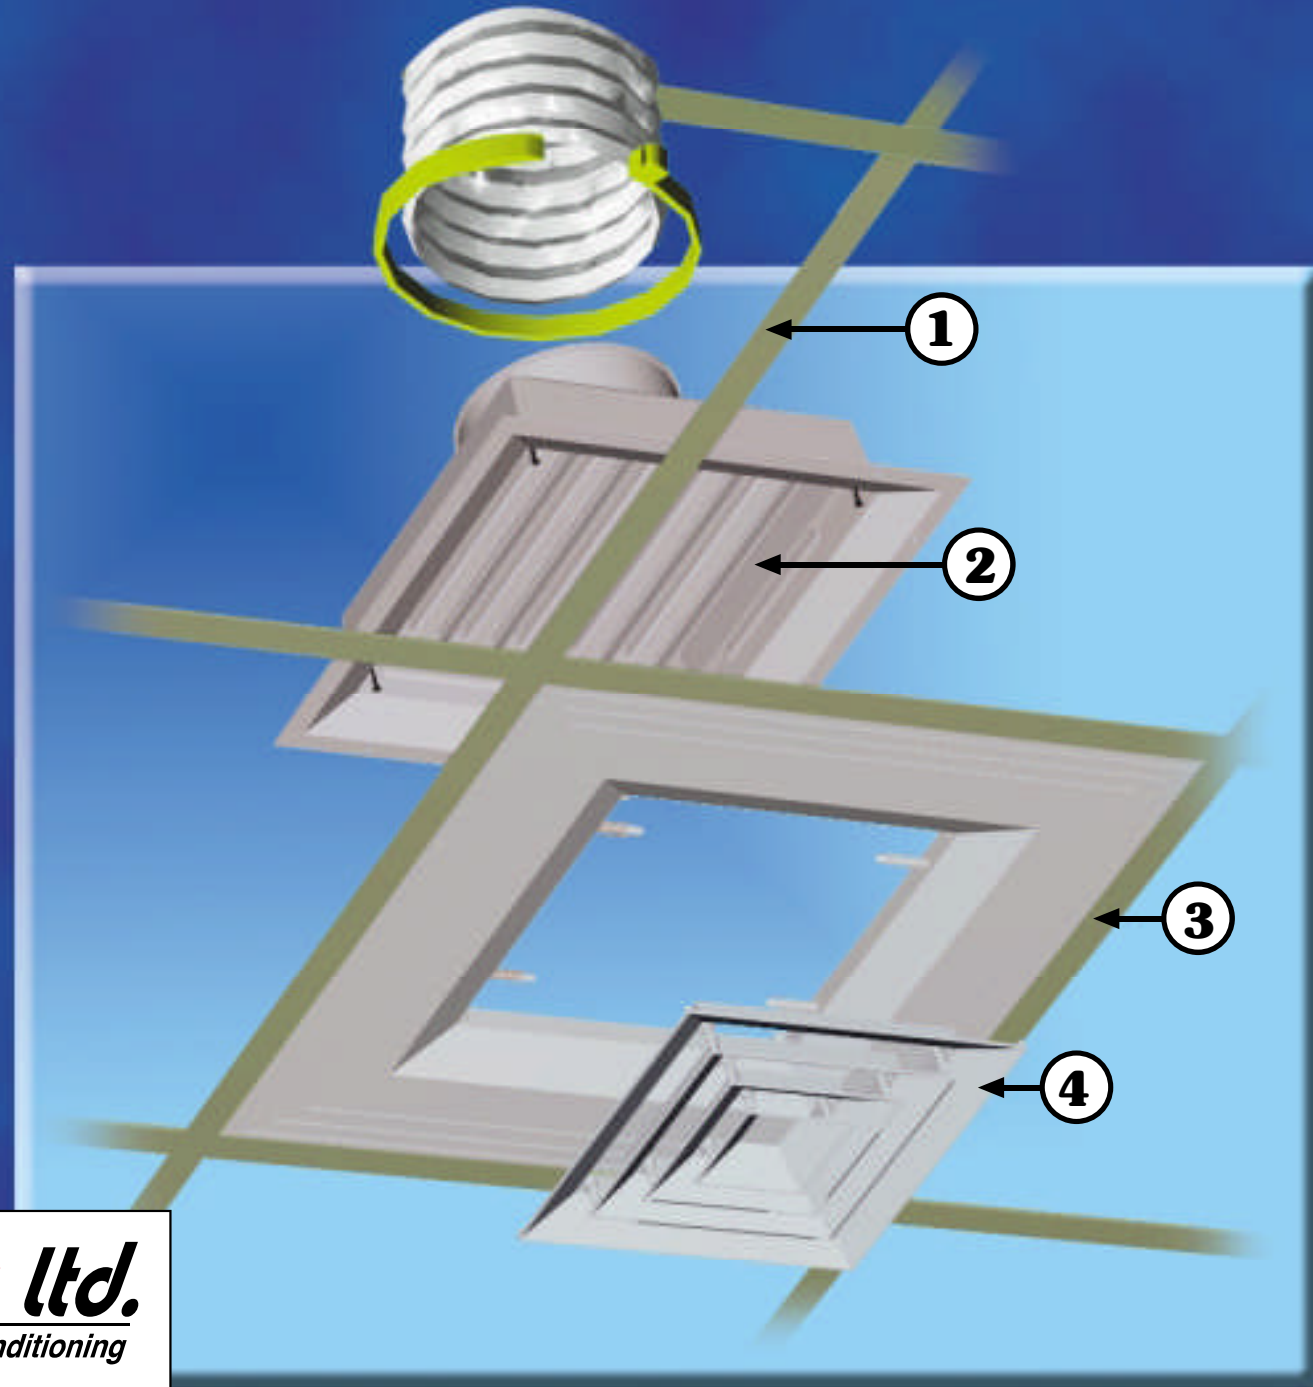

T Q M S

Twito Quick Modular System

Square Ceiling Diffuser

1. Adaptor
2. Opposed Blade damper
3. Frame
4. Grille

TIL Twitoplast Ltd.
Grilles & Accessories for Air Conditioning