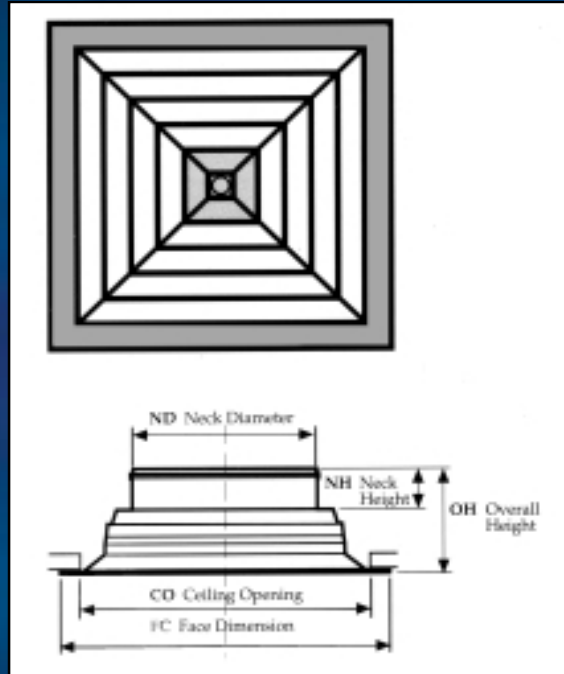

Square Diffuser