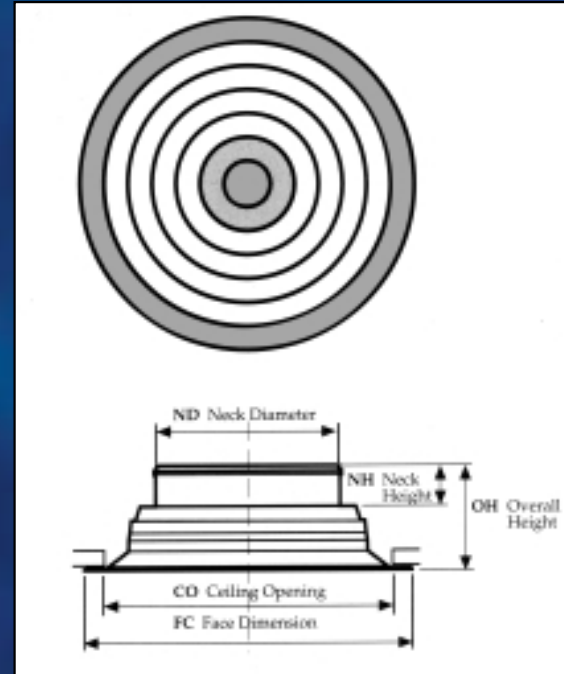

Round Diffuser