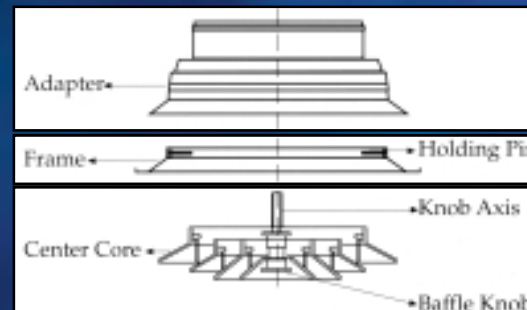

## CEILING DIFFUSER SUPPLY GRILLE

- Made of A.B.S.
- Corrosion - resistance.
- Temp. range of 0°C-65°C.
- Consists 3 sections:

- ◆ Adaptor
- ◆ Frame
- ◆ Center core

- Distributes uniform air.
- Outflowing air jet mixed rapidly with room air.
- Baffle knob manually operated.